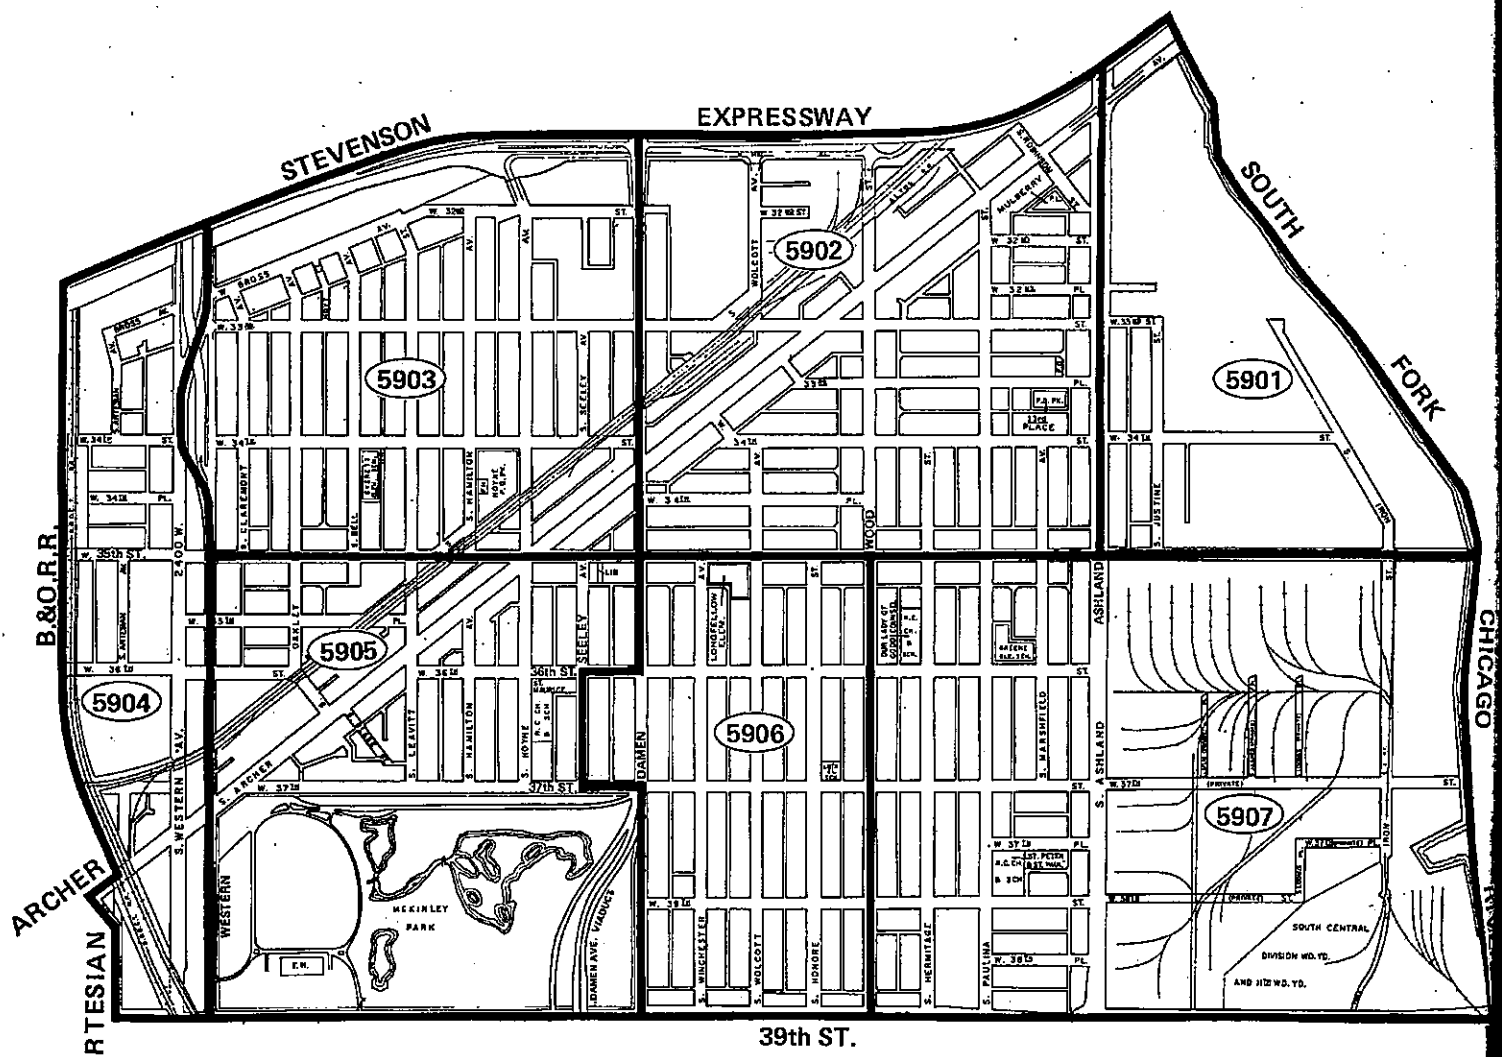

# COMMUNITY AREA 59 MC KINLEY PARK

1980 CENSUS TRACTS  
5901 AREA NUMBER AND BOUNDARY

CITY OF CHICAGO  
 DEPARTMENT OF PLANNING