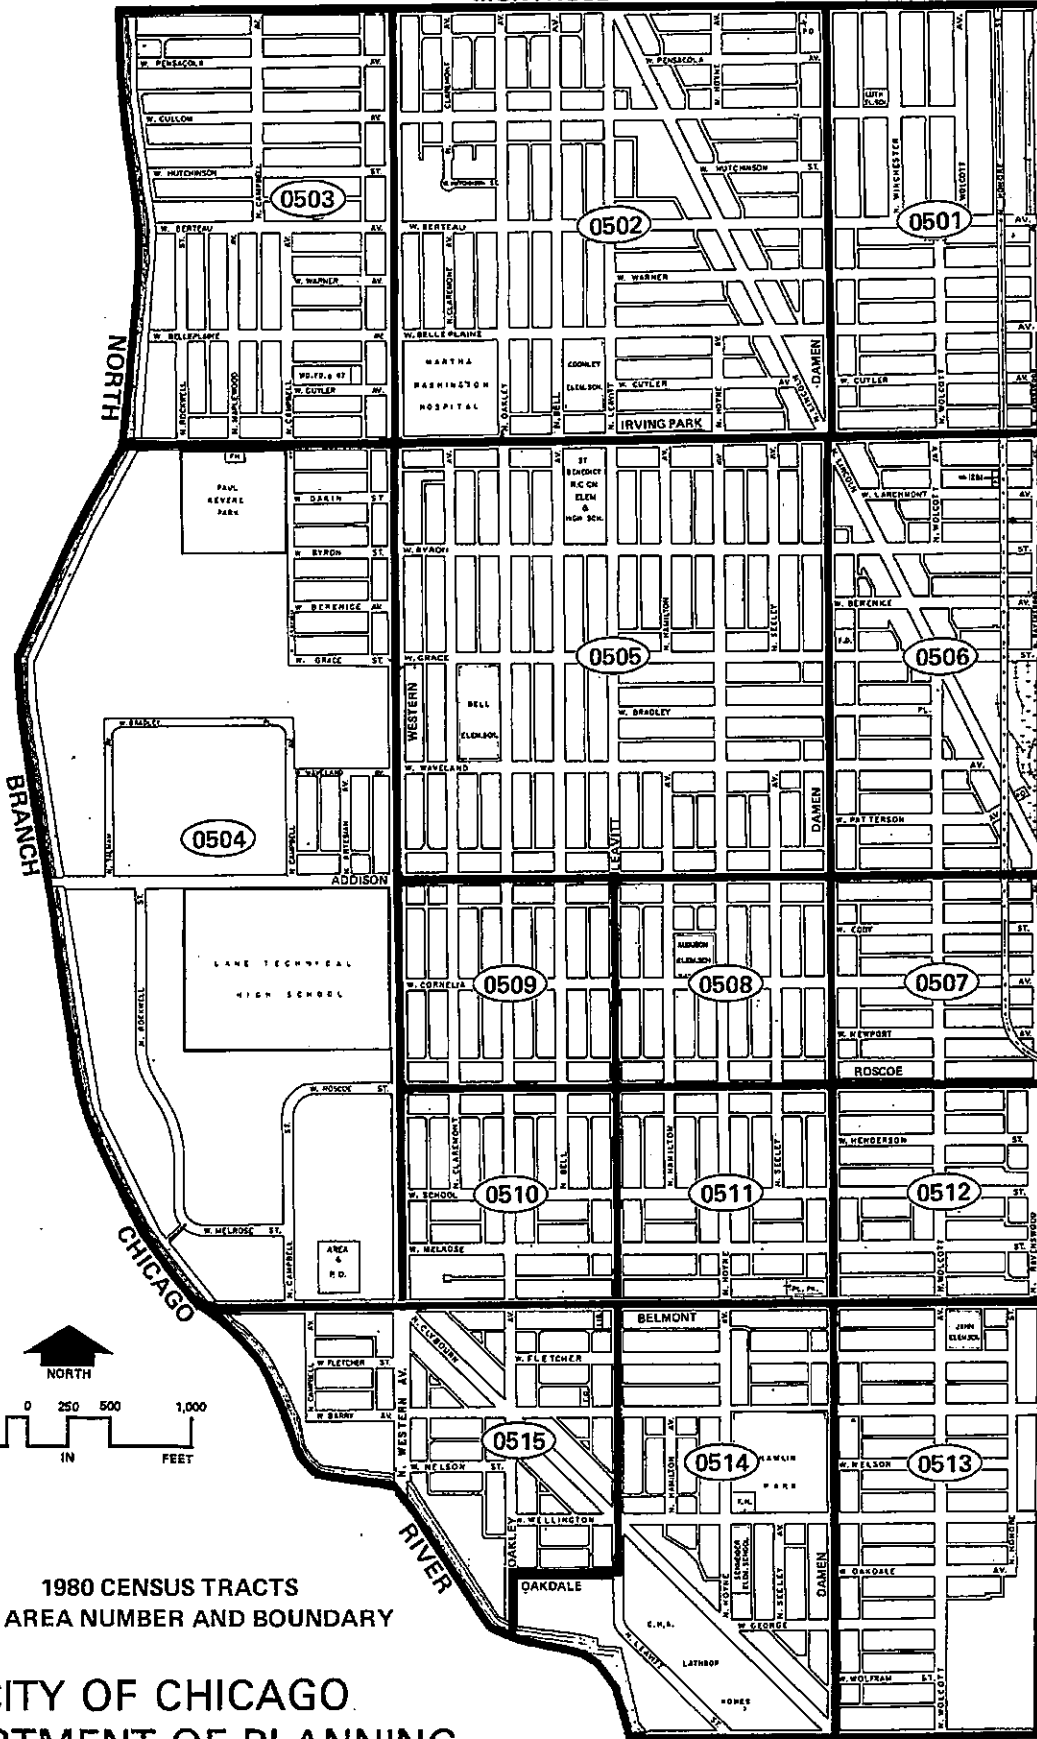

MONTROSE

COMMUNITY AREA 5  
NORTH CENTER

RAVENSWOOD

WELLINGTON

C.&N.W.R.R.

DIVERSEY

NORTH

BRANCH

CHICAGO

RIVER

1980 CENSUS TRACTS  
AREA NUMBER AND BOUNDARY

CITY OF CHICAGO  
DEPARTMENT OF PLANNING