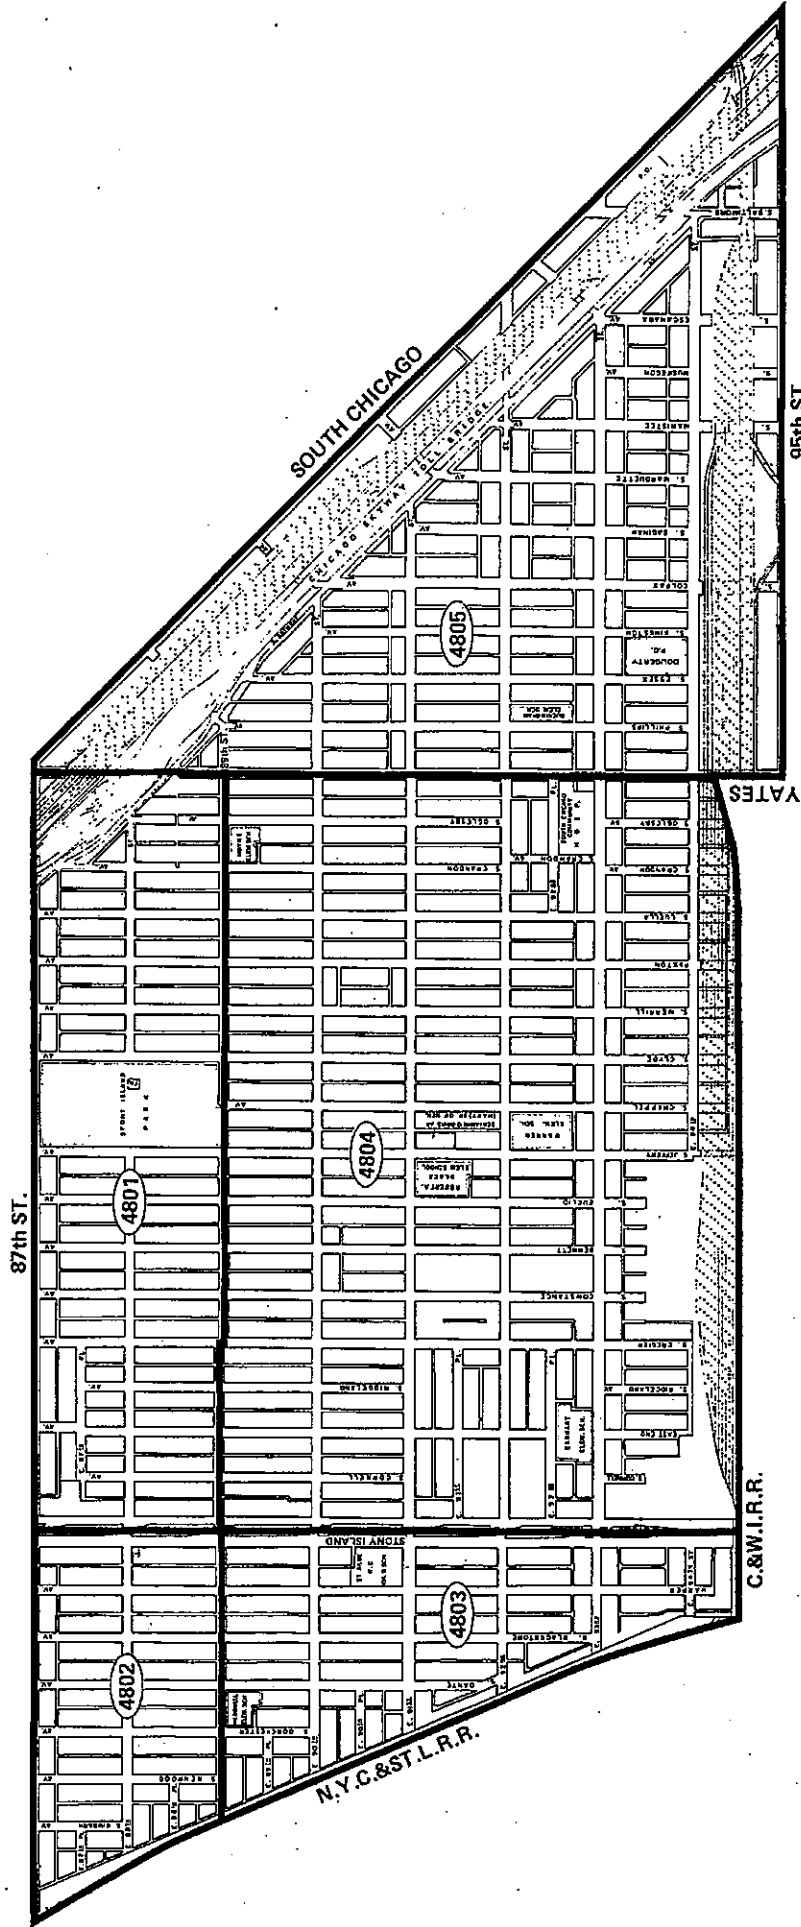

# COMMUNITY AREA 48 CALUMET HEIGHTS

1980 CENSUS TRACTS  
AREA NUMBER AND BOUNDARY

CITY OF CHICAGO  
DEPARTMENT OF PLANNING