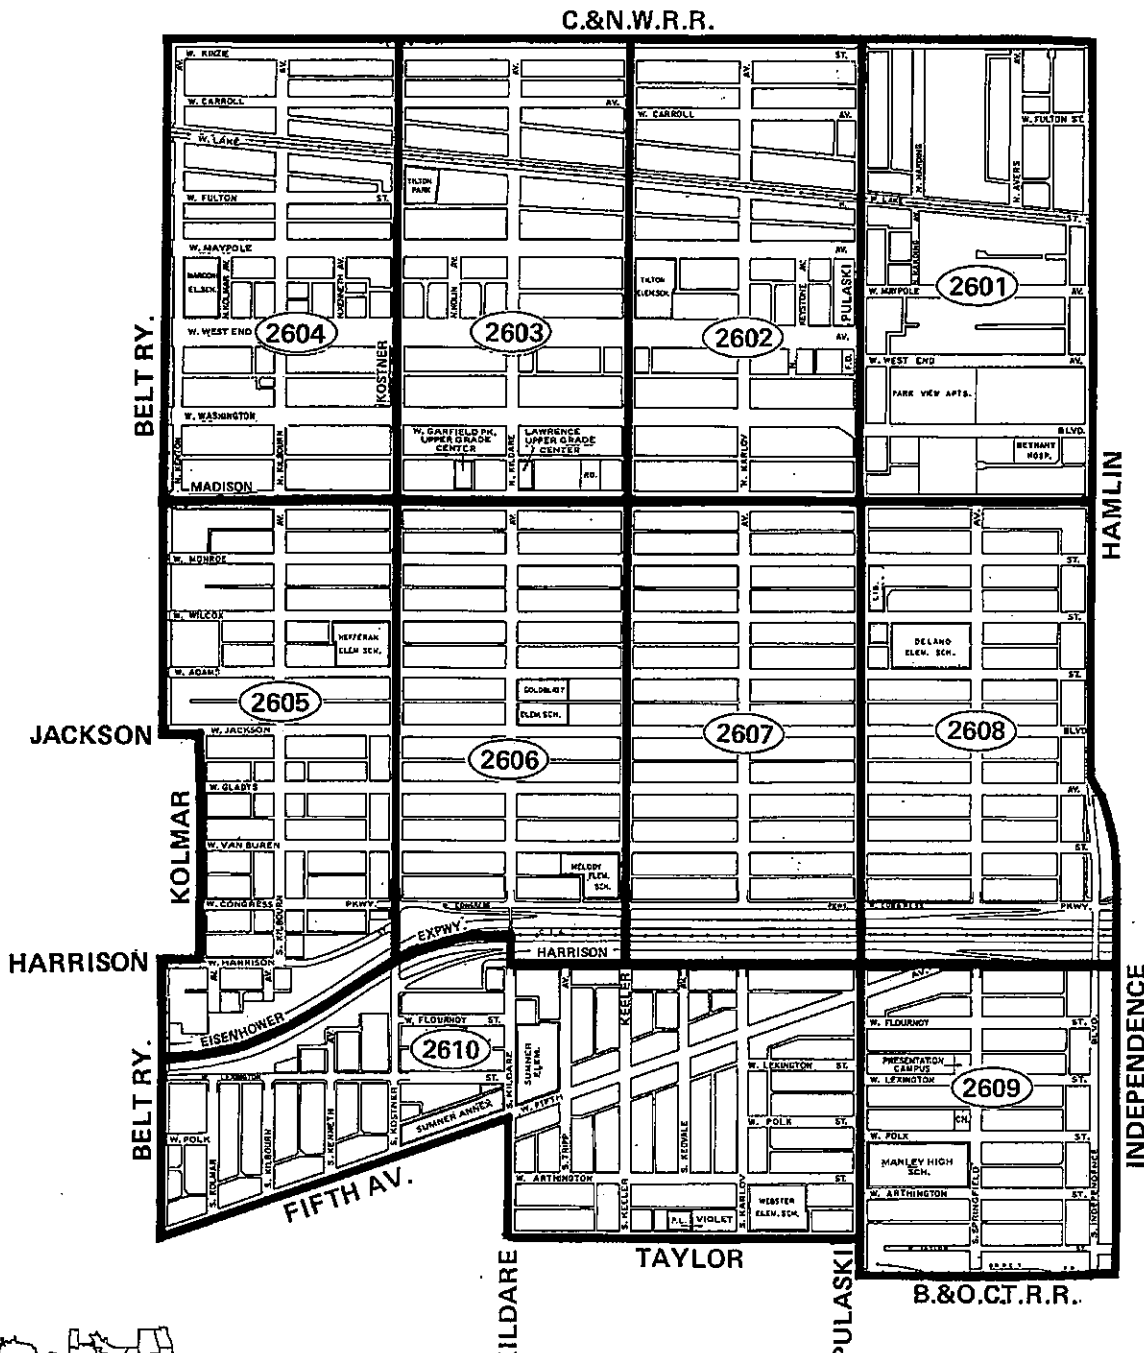

COMMUNITY AREA 26 WEST GARFIELD PARK

**1980 CENSUS TRACTS
AREA NUMBER AND BOUNDARY**

**CITY OF CHICAGO
DEPARTMENT OF PLANNING**