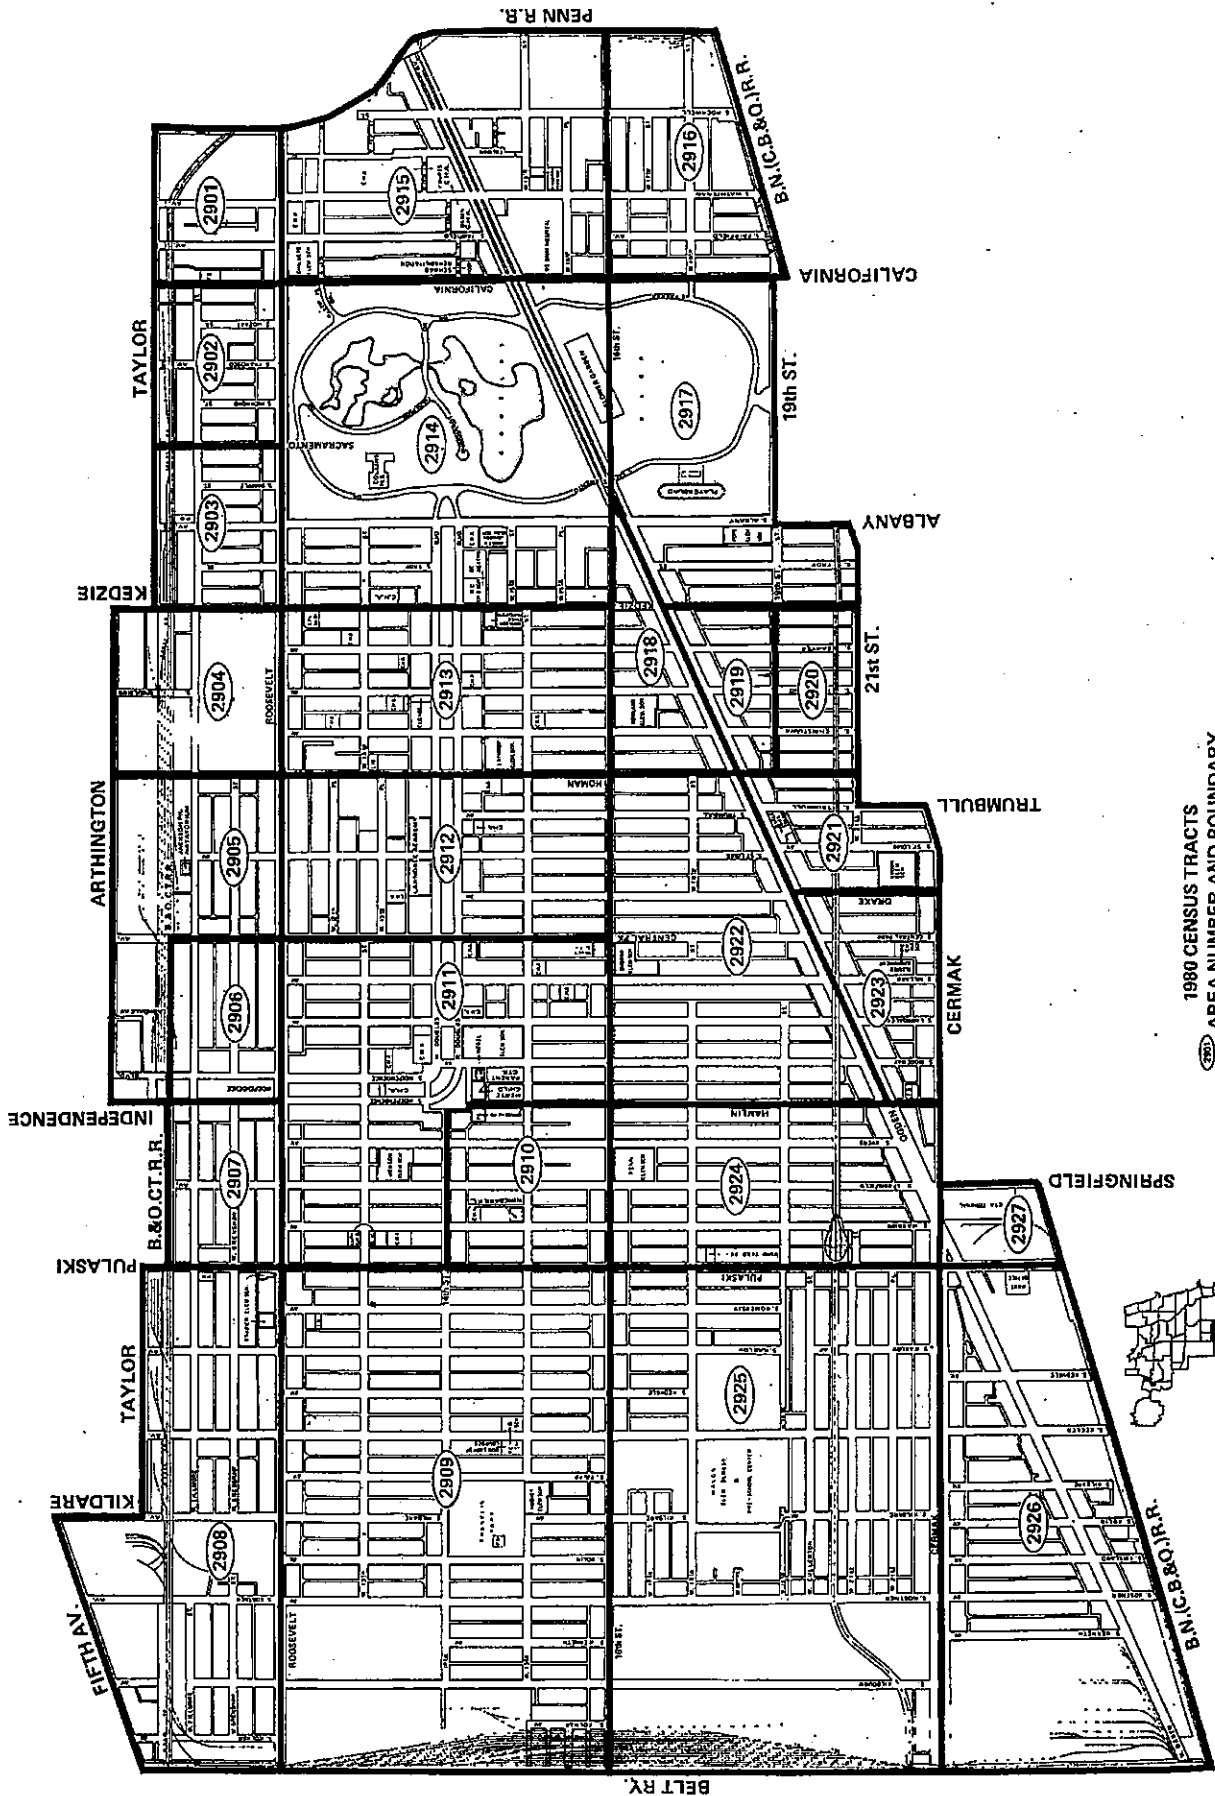

COMMUNITY AREA 29 NORTH LAWNSDALE

1980 CENSUS TRACTS
 AREA NUMBER AND BOUNDARY

CITY OF CHICAGO
 DEPARTMENT OF PLANNING